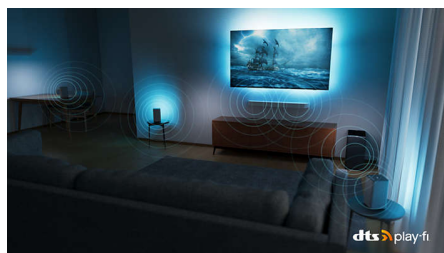

DTS Play-Fi compatible

Philips Wireless Home System powered by DTS Play-Fi lets you connect to compatible soundbars and wireless speakers around your home in seconds. Listen to movies in the kitchen. Play music anywhere. You can even create a home-theater surround-sound system using your Philips TV as a central speaker.