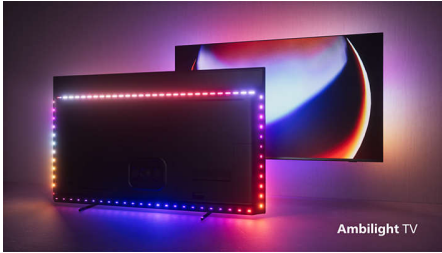

Highlights

4-sided Ambilight

With Ambilight, the incredible experience of watching a Philips OLED TV gets even better! LED lights on all four sides of the TV glow and change color in perfect sync with the colors of the on-screen action—or your music. It's so warm and immersive, you'll wonder how you enjoyed TV without it.