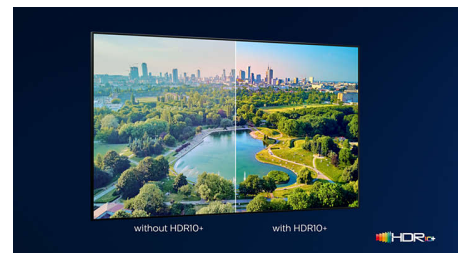

Major HDR formats supported

A Philips 4K UHD OLED TV is compatible with all major HDR formats, including HDR10+ and Dolby Vision. Whether it's a must-watch series or the latest video game, shadows will be deeper. Bright surfaces will shine. Colors will be truer. Motion is incredibly smooth.