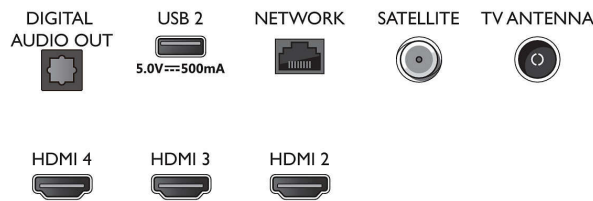

Picture/Display

- Aspect ratio: 16:9
- Diagonal screen size (inch): 43 inch
- Diagonal screen size (metric): 108 cm
- Display: 4K Ultra HD LED
- Panel resolution: 3840 x 2160

- Picture engine: Pixel Precise Ultra HD
- Picture enhancement: Ultra Resolution, Dolby Vision, HLG (Hybrid Log Gamma), HDR10+ compatible
- Diagonal screen size (inch): 43 inch

Connections

Side

Bottom

4K UHD Android TV

3 sided Ambilight TV Major HDR formats supported, Dolby Vision and Dolby Atmos, 108 cm (43") Android TV

Specifications

- Teletext: 1000 page Hypertext
- HEVC support