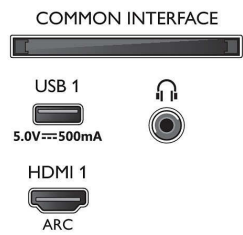

4K UHD Android TV

3 sided Ambilight TV Major HDR formats supported, Dolby Vision and Dolby Atmos, 108 cm (43") Android TV

Specifications

Ambilight

- Ambilight Features: Built-in Ambilight, Game Mode, Lounge mode, Wall colour adaptive
- Ambilight Version: 3 sided

Picture/Display

- Aspect ratio: 16:9
- Diagonal screen size (inch): 43 inch
- Diagonal screen size (metric): 108 cm
- Display: 4K Ultra HD LED
- Panel resolution: 3840 x 2160

- Picture engine: Pixel Precise Ultra HD
- Picture enhancement: Ultra Resolution, Dolby Vision, HLG (Hybrid Log Gamma), HDR10+ compatible
- Diagonal screen size (inch): 43 inch

Supported Display Resolution

- Computer inputs on all HDMI: up to 4K UHD 3840 x 2160 @60 Hz, HDR supported, HDR10/HLG
- Video inputs on all HDMI: up to 4K UHD 3840 x

43PUS7906/12

2160 @60 Hz, HDR supported, HDR10/HLG (Hybrid Log Gamma), HDR10+/Dolby Vision

Tuner/Reception/Transmission

- Digital TV: DVB-T/T2/T2-HD/C/S/S2
- Video Playback: PAL, SECAM
- MPEG Support: MPEG2, MPEG4
- TV Programme guide*: 8-day Electronic Programme Guide
- Signal strength indication

Connections

Side