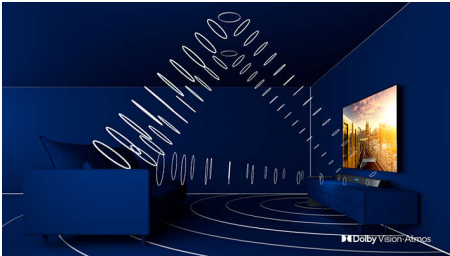

Highlights

43PUS7906/12

3 sided Ambilight

With Philips Ambilight, every moment feels closer. Intelligent LEDs around the edge of the TV respond to the on-screen action and emit an immersive glow that's simply captivating. Experience it once and wonder how you enjoyed TV without it.

Dolby Vision + Dolby Atmos

Support for Dolby's premium sound and video formats means that the HDR content that you watch will look—and sound—glorious. You'll enjoy a picture that reflects the director's original intentions and experience spacious sound with real clarity and depth.