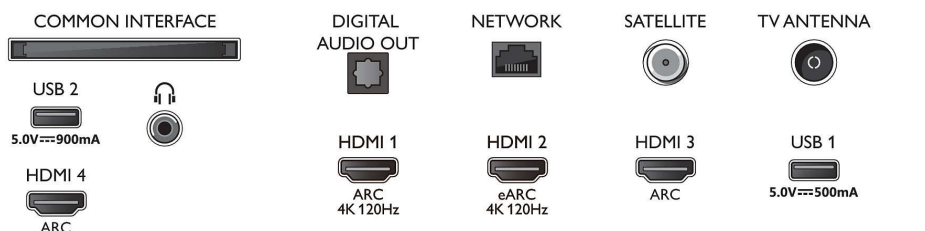

Power

- Mains power: AC 220 - 240 V 50/60 Hz

- Standby power consumption: 0.3 W
- Power Saving Features: Auto switch-off timer, Light sensor, Picture mute (for radio), Eco mode

Accessories

- Included accessories: Remote Control, Quick start guide, Legal and safety brochure, Power cord, Tabletop stand, 2 x AAA Batteries

Design

- Colours of TV: Anthracite grey bezel
- Stand design: Anthracite grey central stand

Dimensions

- Set Width: 1450.5 mm
- Set Height: 842.2 mm
- Set Depth: 85.1 mm
- Product weight: 24.5 kg
- Set width (with stand): 1450.5 mm
- Set height (with stand): 906.9 mm
- Set depth (with stand): 289.1 mm
- Product weight (+stand): 27.2 kg
- Box width: 1600.0 mm
- Box height: 995.0 mm
- Box depth: 170.0 mm
- Weight incl. Packaging: 35.7 kg
- Stand width: 379.8 mm
- Stand height: 70.0 mm
- Stand depth: 289.1 mm
- Wall-mount compatible: 300 x 300 mm

Connections

Side

Bottom

Issue date 2023-07-17

Version: 7.2.2

EAN: 87 18863 03437 8

© 2023 Koninklijke Philips N.V.
All Rights reserved.

Specifications are subject to change without notice.
Trademarks are the property of Koninklijke Philips N.V.
or their respective owners.