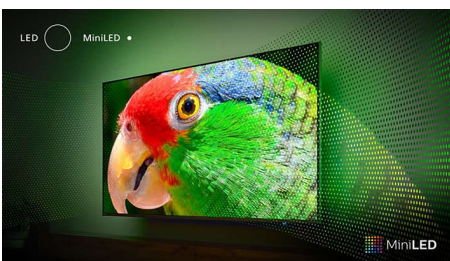

Philips LED
4K UHD MiniLED Android
TV

P5 AI perfect picture engine

Dolby Atmos sound
4-sided Ambilight TV
139 cm (55") Android TV

55PML9507

See more. Feel more.

4K UHD MiniLED Android TV

More realistic, more detailed, more responsive—feel it all with a Philips MiniLED TV! Our best LED picture and Ambilight make everything you watch or play look incredible. Gaming is super smooth, and you get excellent sound too.

PHILIPS

Highlights

4-sided Ambilight

With Ambilight, the incredible experience of watching a Philips MiniLED TV gets even better. LED lights on all four sides of the TV glow and change color in perfect sync with the colors of the on-screen action or your music. It's so warm and immersive, you'll wonder how you enjoyed TV without it.

P5 Picture Engine with AI

Philips P5 processor with AI delivers a picture so real it feels like you could step right into it. A deep-learning AI algorithm processes images in a manner similar to the human brain. No matter what you're watching, you get lifelike detail and contrast, rich color, and smooth motion.

MiniLED TV

Your Philips MiniLED TV supports all major HDR formats and gives you a truly impressive big-screen picture with deep blacks and lifelike colors. Hundreds of intelligent backlight zones are independently dimmed or brightened to enable pin-sharp contrast and real depth.