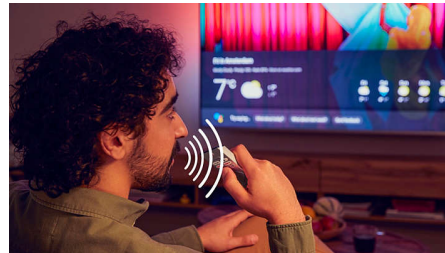

Dolby Vision and Dolby Atmos

With Dolby Vision and Dolby Atmos on board, your films, shows, and games look and sound incredible. See the picture the director wanted you to see—no more disappointing scenes that are too dark to make out! Hear every word clearly. Experience sound effects like they're really happening around you.

DTS Play-Fi compatible

Philips Wireless Home System powered by DTS Play-Fi lets you connect to compatible soundbars and wireless speakers around your home in seconds. Listen to movies in the kitchen. Play music anywhere. You can even create a home-theater surround-sound system using your Philips TV as a central speaker.

AI voice control

Push a button on the remote to talk to the Google Assistant. Control the TV or Google Assistant-compatible smart home devices with your voice. Or ask Alexa to control the TV via Alexa-enabled devices.