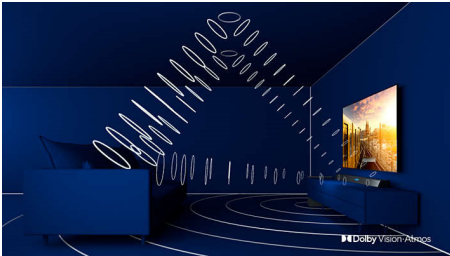

Highlights

3-sided Ambilight

With Philips Ambilight every moment feels closer. Intelligent LEDs around the edge of the TV respond to the on-screen action and emit an immersive glow that's simply captivating. Experience it once and wonder how you enjoyed TV without it.

Dolby Vision + Dolby Atmos

Support for Dolby's premium sound and video formats means the HDR content you watch will look-and sound-glorious. You'll enjoy a picture that reflects the director's original intentions and experience spacious sound with real clarity and depth.