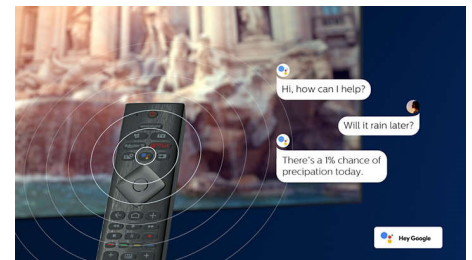

65PUD7906/30

Slim, attractive design

Looking for a TV that fits with your room? This 4K smart TV is dressed for the occasion! The virtually bezel-free screen goes with just about any interior scheme. While the slim feet make it seem as if the screen is floating above your TV unit or table.

Grey bezel. Slender feet.

Grey bezel. Slender feet.

Google Assistant

Control your Philips Android TV with your voice. Want to play a game, watch Netflix, or find content and apps in the Google Play store? Just tell your TV. You can even command all Google Assistant-compatible smart home devices-like dimming the lights and setting the thermostat on movie night. Without leaving the sofa.