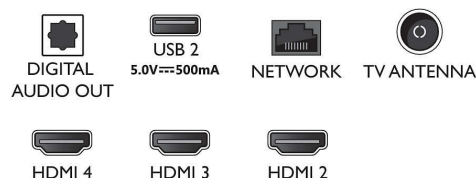

- Processing Power: Quad Core

Sound

- Output power (RMS): 20W
- Speaker configuration: 2x10W full range speaker
- Sound Enhancement: 5 Band Equalizer, Clear Dialogue, Dolby Atmos, Auto Volume Leveler, Dolby Bass Enhancement

Connectivity

- Number of HDMI connections: 4
- HDMI features: Audio Return Channel, 4K
- EasyLink (HDMI-CEC): Remote control pass-through, System audio control, System standby, One touch play
- Number of USBs: 2
- Wireless connection: Wi-Fi 802.11n, 2x2, Dual band, Bluetooth 5.0
- Other connections: Digital audio out (optical), Ethernet-LAN RJ-45, Headphone out
- HDCP 2.3: Yes on all HDMI
- HDMI ARC: Yes on HDMI1

Power

- Mains power: AC 220 - 240 V 50/60Hz
- Ambient temperature: 5 °C to 35 °C
- Standby power consumption: $\leq 0.5W$
- Power Saving Features: Auto switch-off timer, Picture mute (for radio), Eco mode, Light sensor

Accessories

- Included accessories: Remote Control, 2 x AAA Batteries, Power cord, Quick start guide, Legal and safety brochure, Table top stand

Dimensions

- Set Width: 1450.5 mm
- Set Height: 833.5 mm
- Set Depth: 85.1 mm

- Product weight: 21.3 kg
- Set width (with stand): 1450.5 mm
- Set height (with stand): 860.5 mm
- Set depth (with stand): 293.2 mm
- Product weight (+stand): 21.5 kg
- Box width: 1600.0 mm
- Box height: 995.0 mm
- Box depth: 170.0 mm
- Weight incl. Packaging: 28.4 kg
- Wall mount compatible: 300 x 300 mm

Connections

Side

Down

Issue date 2023-07-23

Version: 3.1.1

EAN: 87 18863 03291 6

© 2023 Koninklijke Philips N.V.
All Rights reserved.

Specifications are subject to change without notice.
Trademarks are the property of Koninklijke Philips N.V.
or their respective owners.

www.philips.com

- EPG and actual visibility (up to 8 days) is country and operator dependent.
- Philips TV Remote app and related functionalities vary per TV model, operator, and country, as well as smart device model and OS. For more details please visit: www.philips.com/TVRemoteapp.
- Smart TV app offerings vary per TV model and country. For more details please visit: www.philips.com/smarttv.
- Amazon Prime is available in selected languages and countries.
- Google Assistant is available on Philips Android TVs running on Android O (8) or higher OS version. Google Assistant is available in selected languages and countries.
- Netflix subscription required. Subject to terms at <https://www.netflix.com>
- Google Assistant is available on Philips Android TVs running on Android O (8) or higher OS version. GA is available in selected languages and countries with English-UK and German-DE and French-FR being supported from the start. Supported language/countries list is going to be expanded overtime.
- Image depicted on the website are non-contractual pictures. Please always refer to the actual TV that are sold in the retail or stores.