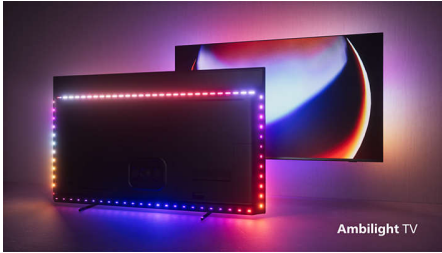

## 4-sided Ambilight

With Ambilight, the incredible experience of watching a Philips MiniLED TV gets even better. LED lights on all four sides of the TV glow and change color in perfect sync with the colors of the on-screen action or your music. It's so warm and immersive, you'll wonder how you enjoyed TV without it.