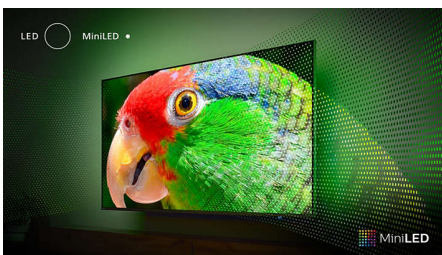

## 4-sided Ambilight

With Ambilight, the incredible experience of watching a Philips MiniLED TV gets even better. LED lights on all four sides of the TV glow and change color in perfect sync with the colors of the on-screen action or your music. It's so warm and immersive, you'll wonder how you enjoyed TV without it.

## P5 Picture Engine with AI

Philips P5 processor with AI delivers a picture so real it feels like you could step right into it. A deep-learning AI algorithm processes images in a manner similar to the human brain. No matter what you're watching, you get lifelike detail and contrast, rich color, and smooth motion.

## MiniLED TV

Your Philips MiniLED TV supports all major HDR formats and gives you a truly impressive big-screen picture with deep blacks and lifelike colors. Hundreds of intelligent backlight zones are independently dimmed or brightened to enable pin-sharp contrast and real depth.