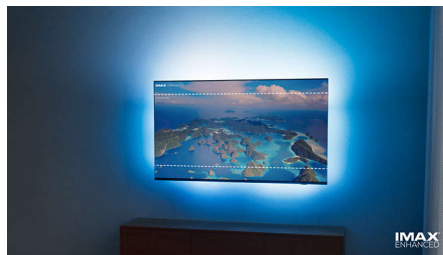

IMAX Enhanced

Welcome to Hollywood! Your Philips MiniLED TV lets you experience the full impact of movies originally made to play in IMAX cinemas. Immerse in a far greater sense of scale. See more in every scene. Combined with Ambilight, you're in for a movie night to remember.