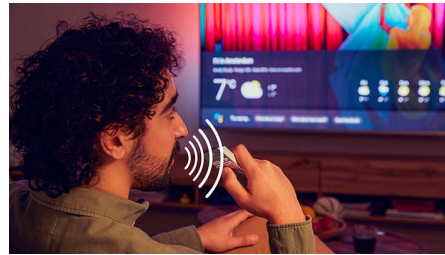

Dolby Vision and Dolby Atmos

With Dolby Vision and Dolby Atmos on board, your films, shows, and games look and sound incredible. See the picture the director wanted you to see—no more disappointing scenes that are too dark to make out! Hear every word clearly. Experience sound effects like they're really happening around you.

DTS Play-Fi compatible

Philips Wireless Home System powered by DTS Play-Fi lets you connect to compatible soundbars and wireless speakers around your home in seconds. Listen to movies in the kitchen. Play music anywhere. You can even create a home-theater surround-sound system using your Philips TV as a central speaker.

AI voice control

Push a button on the remote to talk to the Google Assistant. Control the TV or Google Assistant-compatible smart home devices with your voice. Or ask Alexa to control the TV via Alexa-enabled devices.