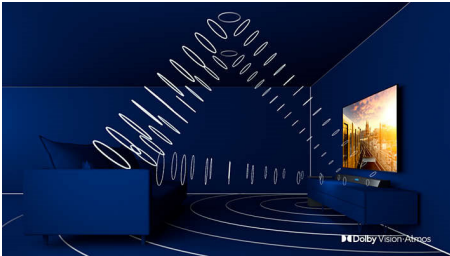

Highlights

55PUS7906/12

3 sided Ambilight

With Philips Ambilight, every moment feels closer. Intelligent LEDs around the edge of the TV respond to the on-screen action and emit an immersive glow that's simply captivating. Experience it once and wonder how you enjoyed TV without it.

Dolby Vision + Dolby Atmos

Support for Dolby's premium sound and video formats means that the HDR content that you watch will look—and sound—glorious. You'll enjoy a picture that reflects the director's original intentions and experience spacious sound with real clarity and depth.