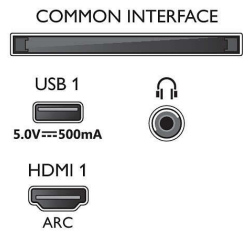

4K UHD Android TV

3 sided Ambilight TV Major HDR formats supported, Dolby Vision and Dolby Atmos, 139 cm (55") Android TV

Specifications

Ambilight

- Ambilight Features: Built-in Ambilight, Game Mode, Lounge mode, Wall colour adaptive
- Ambilight Version: 3 sided

Picture/Display

- Aspect ratio: 16:9
- Diagonal screen size (inch): 55 inch
- Diagonal screen size (metric): 139 cm
- Display: 4K Ultra HD LED
- Panel resolution: 3840 x 2160

- Picture engine: Pixel Precise Ultra HD
- Picture enhancement: Ultra Resolution, Dolby Vision, HLG (Hybrid Log Gamma), HDR10+ compatible
- Diagonal screen size (inch): 55 inch

Supported Display Resolution

- Computer inputs on all HDMI: up to 4K UHD 3840 x 2160 @60 Hz, HDR supported, HDR10/HLG
- Video inputs on all HDMI: up to 4K UHD 3840 x

55PUS7906/12

2160 @60 Hz, HDR supported, HDR10/HLG (Hybrid Log Gamma), HDR10+/Dolby Vision

Tuner/Reception/Transmission

- Digital TV: DVB-T/T2/T2-HD/C/S/S2
- Video Playback: PAL, SECAM
- MPEG Support: MPEG2, MPEG4
- TV Programme guide*: 8-day Electronic Programme Guide
- Signal strength indication

Connections

Side