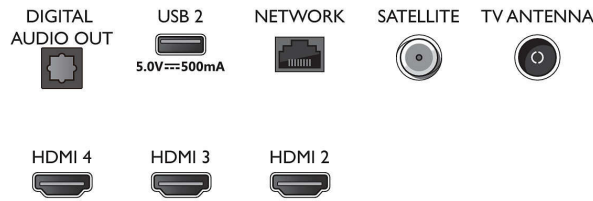

Picture/Display

- Aspect ratio: 16:9
- Diagonal screen size (inch): 55 inch
- Diagonal screen size (metric): 139 cm
- Display: 4K Ultra HD LED
- Panel resolution: 3840 x 2160

- Picture engine: Pixel Precise Ultra HD
- Picture enhancement: Ultra Resolution, Dolby Vision, HLG (Hybrid Log Gamma), HDR10+ compatible
- Diagonal screen size (inch): 55 inch

Connections

Side

Bottom

4K UHD Android TV

3 sided Ambilight TV Major HDR formats supported, Dolby Vision and Dolby Atmos, 139 cm (55") Android TV

55PUS7906/12

Specifications

- Teletext: 1000 page Hypertext
- HEVC support