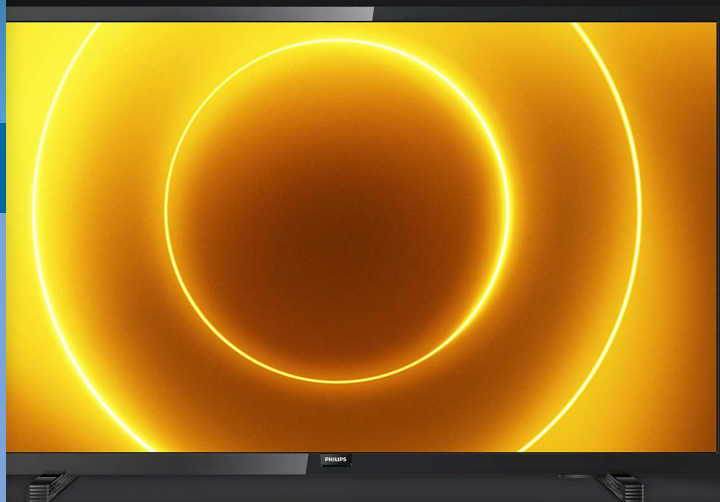

## Slim LED TV

### 5500 series

80 cm (32")

LED TV

DVB-T/T2

32PHT5505

## Slim LED TV

with Pixel Plus HD

The Display for today and tomorrow: Philips 5500 series Slim LED TV with Pixel Plus HD Experience vivid images, clear sound, and all the features you need-like handy extra USB and HDMI ports-to enjoy your display at home.