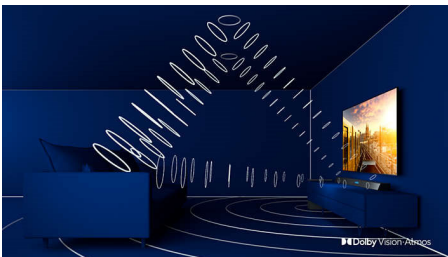

Dolby Vision and Dolby Atmos

Support for Dolby's premium sound and video formats means the HDR content you watch will look-and sound-gloriously real. Whether it's the latest streaming series or a Blu-Ray disc set, you'll enjoy contrast, brightness, and color that reflect the director's original intentions.

And hear spacious sound with clarity, detail, and depth.

4K LED TV

With four times the resolution of conventional Full HD, Ultra HD lights up your screen with over 8 million pixels and our unique Ultra Resolution Upscaling technology. Experience improved images regardless of the original content, and enjoy a sharper picture with superior depth, contrast, natural motion and vivid details.