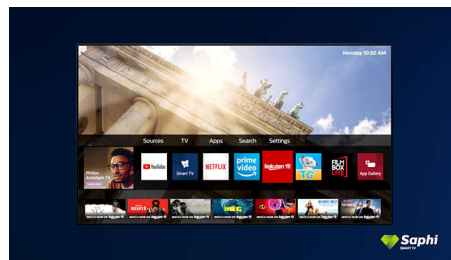

Saphi Smart TV

SAPHI is a fast, intuitive operating system that makes your Philips Smart TV a real pleasure to use. Enjoy one-button access to a clear icon-based menu. Quickly navigate to popular Philips Smart TV apps including YouTube, Netflix, and more.

65PUT7805/98