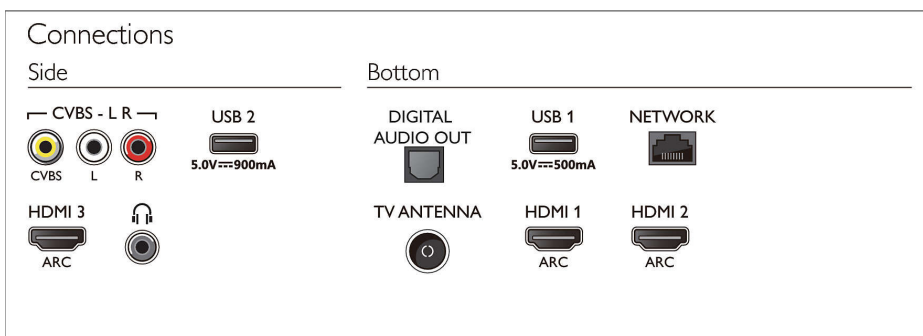

User Interaction

- Remote Control: with Keyboard

Processing

- Processing Power: Quad Core

Sound

- Output power (RMS): 20W
- Speaker configuration: 2x10W full range speaker
- Sound Enhancement: 5 Band Equalizer, A.I. Sound, Clear Dialogue, Dolby Atmos, Dolby Bass Enhancement, Dolby Volume Leveler, Night mode

Connectivity

- Number of HDMI connections: 3
- HDMI features: 4K, Audio Return Channel
- EasyLink (HDMI-CEC): Remote control pass-through, System audio control, System standby, One touch play
- Number of USBs: 2
- Wireless connection: Dual Band, Bluetooth 4.2, Wi-Fi 802.11n, 2x2, Dual band
- Other connections: Ethernet-LAN RJ-45, Headphone out, CVBS+Audio L/R in, Digital audio out (optical)
- HDCP 2.3: Yes on all HDMI

Power

- Mains power: AC 110 - 240 V 50/60Hz
- Ambient temperature: 5 °C to 35 °C
- Power Saving Features: Auto switch-off timer, Picture mute (for radio), Eco mode

65PUT7805/98

Accessories

- Included accessories: Remote Control, 2 x AAA Batteries, Table top stand, Power cord, Quick start guide, Legal and safety brochure

Dimensions

- Set Width: 1459 mm
- Set Height: 850 mm
- Set Depth: 86.4 mm
- Product weight: 27.0 kg
- Set width (with stand): 1459 mm
- Set height (with stand): 886 mm
- Set depth (with stand): 275 mm
- Product weight (+stand): 27.4 kg
- Box width: 1600.0 mm
- Box height: 995.0 mm
- Box depth: 170 mm
- Weight incl. Packaging: 29.7 kg
- Wall mount compatible: 400 x 200 mm

* EPG and actual visibility (up to 8 days) is country and operator dependent.

* The TV supports DVB reception for 'Free to air' broadcast. Specific DVB operators may not be supported. An up to date list can be found in the FAQ section of the Philips support website. For some operators Conditional Access and subscription are required. Contact your operator for more information.

* Philips TV Remote app and related functionalities vary per TV model, operator, and country, as well as smart device model and OS. For more details please visit: www.philips.com/TVRemoteapp.

* Smart TV app offerings vary per TV model and country. For more details please visit: www.philips.com/smarttv.

* Image depicted on the website are non-contractual pictures. Please always refer to the actual TV that are sold in the retail or stores.

* Amazon, Alexa and all related logos are trademarks of Amazon.com, Inc. or its affiliates. Amazon Alexa is available in selected languages and countries. Voice functions may be limited in some countries

Issue date 2023-10-05

Version: 11.1.1

EAN: 87 18863 02765 3

© 2023 Koninklijke Philips N.V.
All Rights reserved.

Specifications are subject to change without notice.
Trademarks are the property of Koninklijke Philips N.V. or their respective owners.

www.philips.com