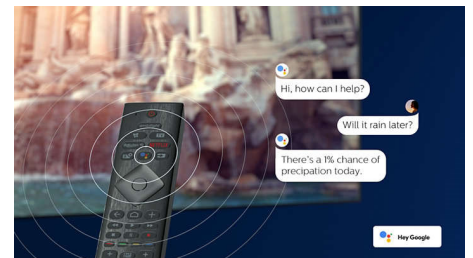

Voice assistant

Control your Philips Android TV with your voice. Want to play a game, watch Netflix, or find content and apps in the Google Play store? Just tell your TV. You can even command all Google Assistant-compatible smart home devices, like dimming the lights and setting the thermostat on movie night. Without leaving the sofa. The days of searching for the TV remote are over. Now you can use your voice to control your Philips smart TV via Alexa-enabled devices, like Amazon Echo. Turn your TV on, change the channel, switch to your gaming console and more with Alexa.