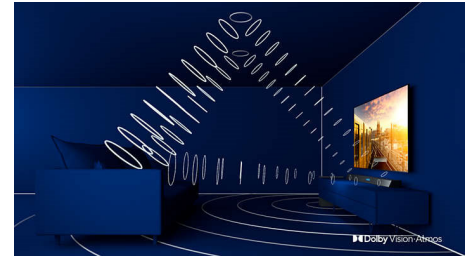

Dolby Vision and Dolby Atmos

Support for Dolby's premium sound and video formats means the HDR content you watch will look-and sound-gloriously real. Whether it's the latest streaming series or a Blu-Ray disc set, you'll enjoy contrast, brightness, and color that reflect the director's original intentions. And hear spacious sound with clarity, detail, and depth.