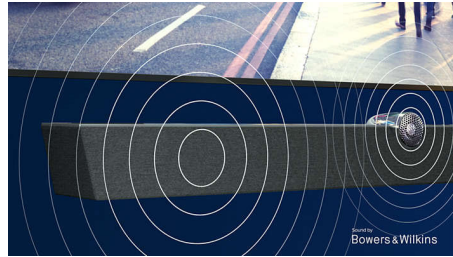

Sound by Bowers & Wilkins

An exclusive speaker design by legendary audio engineers Bowers & Wilkins delivers thrillingly lifelike performance. Up-firing speakers let you get the most out of Dolby Atmos. A central tweeter keeps the dialogue pristine no matter how intense the drama gets.