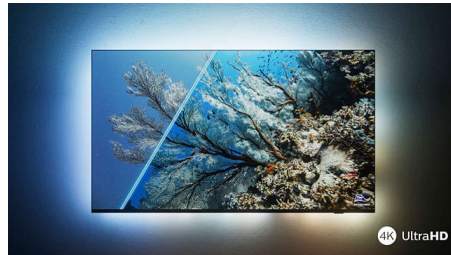

Supports all major HDR formats

Your Philips 4K UHD TV is compatible with all major HDR formats, including Dolby Vision. Whether it's a must-watch series or the latest video game, shadows will be deeper. Bright surfaces will shine. Colors will be truer.

Slim, attractive design

Looking for a TV that fits with your room? This 4K smart TV is dressed for the occasion! The virtually bezel-free screen goes with just about any interior scheme. While the slim feet make

70PUT7906/75

it seem as if the screen is floating above your TV unit or table.

Grey bezel. Slender feet.

Grey bezel. Slender feet.