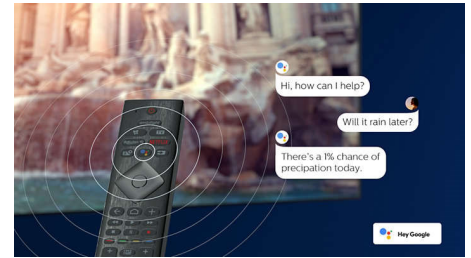

Slim, attractive design

Looking for a TV that fits with your room? This 4K smart TV is dressed for the occasion! The virtually bezel-free screen goes with just about any interior scheme. While the slim feet make

70PUT7906/75

it seem as if the screen is floating above your TV unit or table.

Grey bezel. Slender feet.

Grey bezel. Slender feet.

Google Assistant

Control your Philips Android TV with your voice. Want to play a game, watch Netflix, or find content and apps in the Google Play store? Just tell your TV. You can even command all Google Assistant-compatible smart home devices-like dimming the lights and setting the thermostat on movie night. Without leaving the sofa.