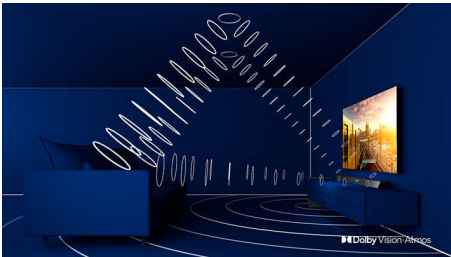

Dolby Vision + Dolby Atmos

Support for Dolby's premium sound and video formats means the HDR content you watch

will look-and sound-glorious. You'll enjoy a picture that reflects the director's original intentions and experience spacious sound with real clarity and depth.