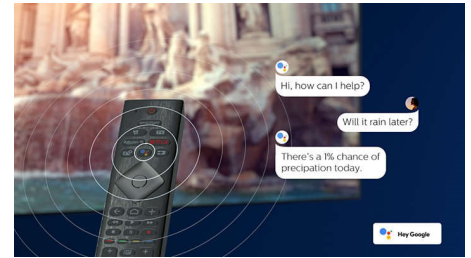

Slim, attractive design

Looking for a TV that fits with your room? This 4K smart TV is dressed for the occasion! The virtually bezel-free screen goes with just about any interior scheme. While the slim feet make

50PUT7906/75

it seem as if the screen is floating above your TV unit or table.

Grey bezel. Slender feet.

Grey bezel. Slender feet.

Google Assistant

Control your Philips Android TV with your voice. Want to play a game, watch Netflix, or find content and apps in the Google Play store? Just tell your TV. You can even command all Google Assistant-compatible smart home devices-like dimming the lights and setting the thermostat on movie night. Without leaving the sofa.