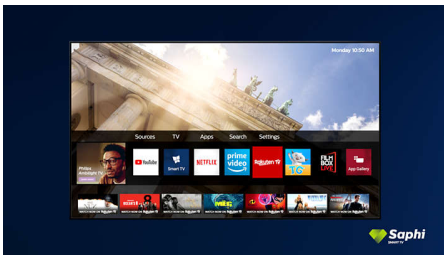

## Saphi Smart TV

SAPHI is a fast, intuitive operating system that makes your Philips Smart TV a real pleasure to use. Enjoy great picture quality

and one-button access to a clear icon-based menu. Operate your TV with ease, and quickly navigate to popular Philips Smart TV apps including YouTube, Netflix, and more.