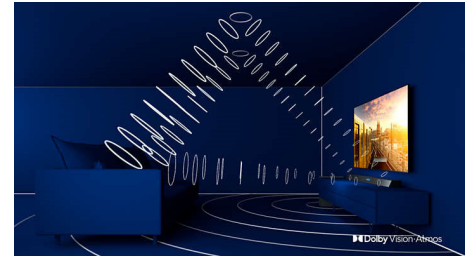

Dolby Vision and Dolby Atmos

Support for Dolby's premium sound and video formats means the HDR content you watch will look-and sound-gloriously real. Whether it's the latest streaming series or a Blu-Ray disc set, you'll enjoy contrast, brightness, and color that reflect the director's original intentions. And hear spacious sound with clarity, detail, and depth.