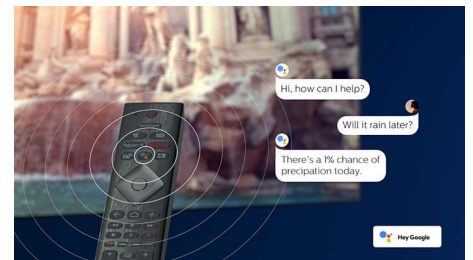

Voice assistant

Control your Philips Android TV with your voice. Want to play a game, watch Netflix, or find content and apps in the Google Play store? Just tell your TV. You can even command all Google Assistant-compatible smart home devices, like dimming the lights and setting the thermostat on movie night. Without leaving the sofa. The days of searching for the TV remote are over. Now you can use your voice to control your Philips smart TV via Alexa-enabled devices, like Amazon Echo. Turn your TV on, change the channel, switch to your gaming console and more with Alexa.