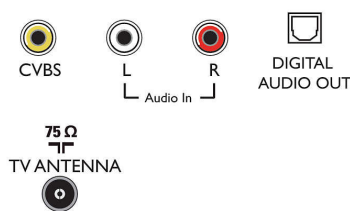

Connections

Side

Down

Issue date 2023-10-05

Version: 7.0.1

EAN: 87 18863 03537 5

© 2023 Koninklijke Philips N.V.
All Rights reserved.

Specifications are subject to change without notice.
Trademarks are the property of Koninklijke Philips N.V.
or their respective owners.