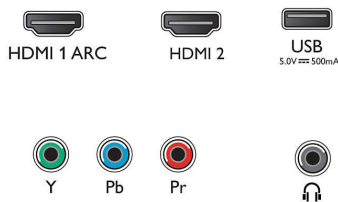

Accessories

- Included accessories: Remote Control, 2 x AAA Batteries, Table top stand, Quick start guide, Legal and safety brochure, User Manual, Power cord

Dimensions

- Set Width: 718 mm
- Set Height: 423 mm
- Set Depth: 81 mm
- Product weight: 3.5 kg
- Set width (with stand): 718 mm
- Set height (with stand): 452 mm
- Set depth (with stand): 190 mm
- Product weight (+stand): 4 kg
- Box width: 798 mm
- Box height: 516 mm
- Box depth: 133 mm
- Weight incl. Packaging: 5 kg
- Distance between 2 stands: 615 mm
- Wall mount dimensions: 200 x 100 mm

32PHT5567/98

Highlights

Versatile connections

Plug a dongle into one of the TV's HDMI ports and enjoy smart TV features from your favorite streaming providers. You can also use the HDMI ports to connect your console, or you can use the USB port to play music from a USB drive.

Connectivities

2x HDMI ports. 1x USB port.

LED TV

Love everything you watch on this LED TV. Philips Pixel Plus HD engine optimizes picture quality to deliver sharp images, rich colors, and smooth motion. You get the best possible viewing experience every time.

Pixel Plus HD

Philips Pixel Plus HD engine optimizes picture quality to deliver crisp images with beautiful contrast. So whether you are streaming online or watching cable TV, you will enjoy sharper images with brighter whites and deeper blacks.

Connections

Side