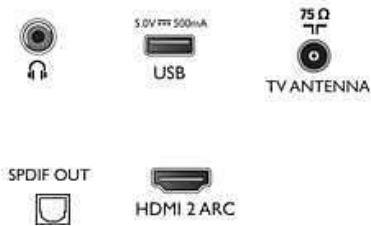

Convenience

- Ease of Use: One-stop Home button
- Screen Format Adjustments: 16:9, 4:3, Automatic
- Electronic Program Guide: 8 day Electronic Program Guide
- Firmware upgradeable: Firmware auto upgrade wizard, Firmware upgradeable via USB
- Sleep timer

Sound

- Output power (RMS): 16W
- Sound Enhancement: Incredible Surround, Auto

Volume Leveler, Clear Sound, Dynamic Bass Enhancement

Connectivity

- Number of HDMI connections: 2
- EasyLink (HDMI-CEC): System standby, One touch play, Remote control pass-through, System audio control
- Number of USBs: 1
- Other connections: Antenna IEC75, Headphone out, CVBS+Audio L/R in, Digital audio out (optical)

Power

- Mains power: AC 110-240V 50/60Hz
- Ambient temperature: 5 °C to 35 °C
- Power Saving Features: Auto switch-off timer

Accessories

- Included accessories: Remote Control, Quick start guide, Table top stand, 2 x AAA Batteries, Legal and safety brochure, User Manual

Dimensions

- Set Width: 955 mm
- Set Height: 558 mm
- Set Depth: 68 mm
- Product weight: 6.6 kg
- Set width (with stand): 955 mm
- Set height (with stand): 589.4 mm
- Set depth (with stand): 256 mm
- Product weight (+stand): 6.8 kg
- Box width: 1070 mm
- Box height: 650 mm
- Box depth: 140 mm
- Weight incl. Packaging: 9.2 kg
- Wall mount compatible: 200 x 100 mm

Side

Down

43PFT5706/68

Highlights

Full HD LED TV

Picture Quality matters. Regular HDTVs deliver quality, but you expect more. Imagine crisp detail paired with high brightness, incredible contrast and realistic colors for a true to life picture.

Pixel Plus HD

Philips Pixel Plus HD engine optimizes picture quality to deliver crisp images with beautiful contrast. So whether you're streaming online or watching from a disc, you'll enjoy sharper images with brighter whites and blacker blacks.

Two HDMI inputs with Easylink

Avoid cable clutter with a single HDMI cable to carry both picture and audio signals from your devices to your TV. HDMI uses uncompressed signals, ensuring the highest quality from source to screen. Together with Philips Easylink, you'll need only one remote control to perform most operations on your TV, DVD, Blu-ray, set top box or home theatre system.