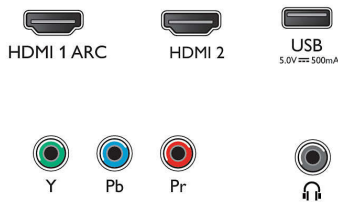

Power

- Mains power: AC 110-240V 50/60Hz
- Power Saving Features: Auto switch-off timer, Eco mode, Picture mute (for radio)

Accessories

- Included accessories: Remote Control, 2 x AAA Batteries, Table top stand, Quick start guide, Legal and safety brochure, User Manual, Power cord

Dimensions

- Set Width: 718 mm
- Set Height: 423 mm
- Set Depth: 81 mm
- Product weight: 3.5 kg
- Set width (with stand): 718 mm
- Set height (with stand): 452 mm
- Set depth (with stand): 190 mm
- Product weight (+stand): 4 kg
- Box width: 798 mm
- Box height: 516 mm
- Box depth: 133 mm
- Weight incl. Packaging: 5 kg
- Wall mount compatible: 200 x 100 mm

32PHT5567/68

Highlights

Versatile connections

Plug a dongle into one of the TV's HDMI ports and enjoy smart TV features from your favorite streaming providers. You can also use the HDMI ports to connect your console, or you can use the USB port to play music from a USB drive.

Connectivities

2x HDMI ports. 1x USB port.

LED TV

Love everything you watch on this LED TV. Philips Pixel Plus HD engine optimizes picture quality to deliver sharp images, rich colors, and smooth motion. You get the best possible viewing experience every time.

Pixel Plus HD

Philips Pixel Plus HD engine optimizes picture quality to deliver crisp images with beautiful contrast. So whether you are streaming online or watching cable TV, you will enjoy sharper images with brighter whites and deeper blacks.

Connections

Side