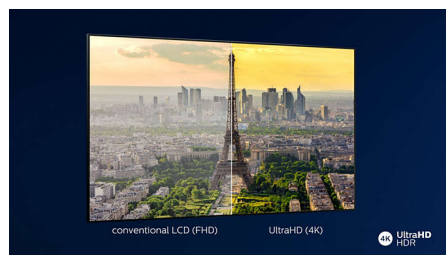

## HDR10+

With a Philips HDR10+ TV, picture quality is even more immersive and lifelike. Dynamic metadata enables your TV to adjust brightness levels from frame to frame. From

bright skies to candlelit temples, colours look real. Original details are preserved. Contrast is impeccable.