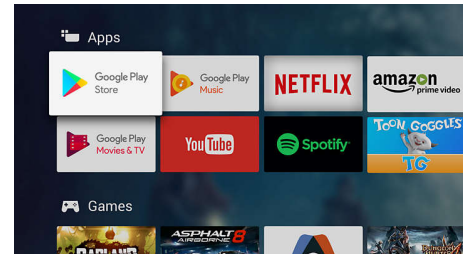

TV Content

Go beyond traditional TV programming with Google Play Store and Philips App Gallery. Experience endless movies, TV, music, apps and games online. More to love.

Elegant design.

Elegant design. Slender metal bezel and stand.