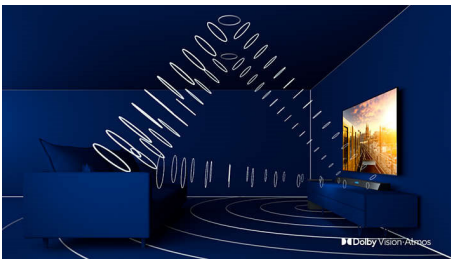

Dolby Vision + Dolby Atmos

Support for Dolby's premium sound and video formats means the HDR content you watch

will look-and sound-glorious. You'll enjoy a picture that reflects the director's original intentions and experience spacious sound with real clarity and depth.