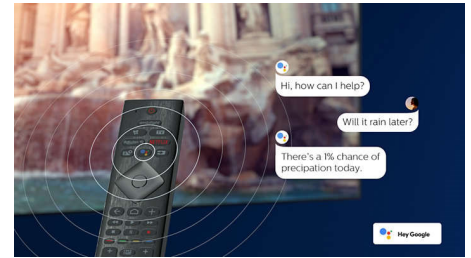

Slim, attractive design

Looking for a TV that fits with your room? This 4K smart TV is dressed for the occasion! The virtually bezel-free screen goes with just about any interior scheme. While the slim feet make

65PUT7906/75

it seem as if the screen is floating above your TV unit or table.

Grey bezel. Slender feet.

Grey bezel. Slender feet.

Google Assistant

Control your Philips Android TV with your voice. Want to play a game, watch Netflix, or find content and apps in the Google Play store? Just tell your TV. You can even command all Google Assistant-compatible smart home devices-like dimming the lights and setting the thermostat on movie night. Without leaving the sofa.