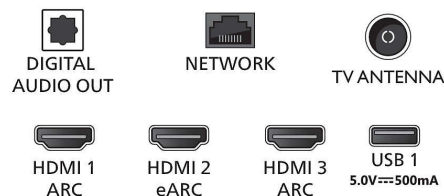

Connectivity

- Number of HDMI connections: 4
- HDMI features: 4K, Audio Return Channel
- EasyLink (HDMI-CEC): Remote control pass-through, System audio control, System standby, One touch play
- Number of USBs: 2
- Wireless connection: Wi-Fi 802.11ac, 2x2, Dual band, Bluetooth 5.0
- Other connections: Digital audio out (optical), Ethernet-LAN RJ-45, Headphone out
- HDCP 2.3: Yes on all HDMI
- HDMI ARC: Yes for all ports
- HDMI 2.1 features: eARC on HDMI 2, eARC/VRR/ ALLM supported

Power

- Mains power: AC 220 - 240 V 50/60Hz
- Standby power consumption: $0.3W$
- Power Saving Features: Auto switch-off timer, Light sensor, Picture mute (for radio), Eco mode

Accessories

- Included accessories: Quick start guide, Legal and safety brochure, Power cord, Table top stand, Remote Control, 2 x AAA Batteries

Dimensions

- Set Width: 1446 mm
- Set Height: 837 mm
- Set Depth: 79 mm
- Product weight: 18 kg
- Set width (with stand): 1446 mm
- Set height (with stand): 864 mm
- Set depth (with stand): 293 mm
- Product weight (+stand): 18.2 kg
- Box width: 1600.0 mm
- Box height: 995.0 mm

- Box depth: 170.0 mm
- Weight incl. Packaging: 24 kg
- Distance between 2 stands: 1224 mm
- Wall mount dimensions: 300 x 300 mm

Connections

Side

Down

Issue date 2023-07-23

Version: 9.0.1

EAN: 87 18863 03659 4

© 2023 Koninklijke Philips N.V.
All Rights reserved.

Specifications are subject to change without notice. Trademarks are the property of Koninklijke Philips N.V. or their respective owners.

www.philips.com