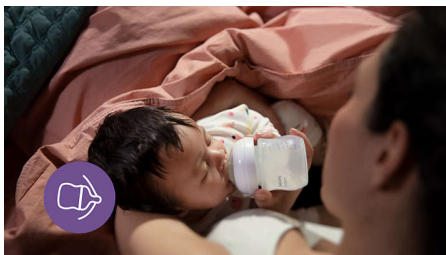

AirFree vent designed for less air ingestion

- Designed to reduce feeding issues

Highlights

Natural latch on

The wide, soft and flexible nipple is designed to mimic the shape and feel of a breast, helping baby to latch on and feed comfortably.

Natural Response Nipple

The Natural Response Nipple works with your baby's natural feeding rhythm, making it easy to combine breast feeding and bottle feeding. The nipple has a unique opening which only releases milk when the baby actively drinks. So when they pause to swallow and breathe, the milk pauses too.

Airfree vent

The AirFree vent is designed to offer extra protection against feeding issues by preventing air from getting into your little ones tummy while upright feeding.

Find the right nipple flow

Every baby feeds differently, and develops at their own pace. We've designed a range of flow rates so you can find the perfect one for your baby and personalize your bottle. All of the Natural Response Nipples are made of soft silicone.

Easy to hold

The ergonomic bottle is easy to grip at any angle to give maximum comfort during feeding. Easy for your hands and tiny hands to hold.

Simple to use and clean

Wide bottle neck makes filling and cleaning easy. Only a few parts for quick and simple assembly, as AirFree vent is a single piece.