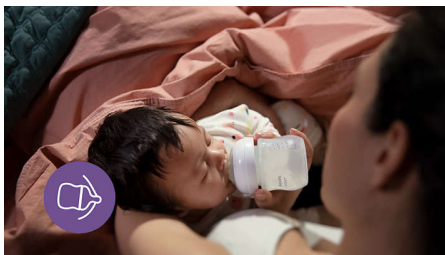

SCY673/82

Flows like a breast, aids to reduce feeding issues A nipple that works like a breast*

Provides calm, comfortable feeds. The Natural Response Teat supports baby's unique suck, swallow and breathe rhythm, while the AirFree vent is designed keep air away from their tummy for extra protection against colic, gas and reflux.

AirFree vent designed for less air ingestion

- Designed to reduce feeding issues

Highlights

Natural latch on

The wide, soft and flexible nipple is designed to mimic the shape and feel of a breast, helping baby to latch on and feed comfortably.

Natural Response Nipple

The Natural Response Nipple works with your baby's natural feeding rhythm, making it easy to combine breast feeding and bottle feeding. The nipple has a unique opening which only releases milk when the baby actively drinks. So when they pause to swallow and breathe, the milk pauses too.

Airfree vent

The AirFree vent is designed to offer extra protection against feeding issues by preventing air from getting into your little ones tummy while upright feeding.

Find the right nipple flow

Every baby feeds differently, and develops at their own pace. We've designed a range of flow rates so you can find the perfect one for your baby and personalize your bottle. All of the Natural Response Nipples are made of soft silicone.