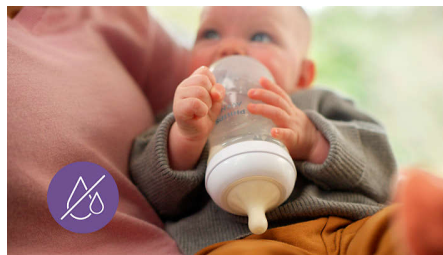

Supports baby's individual drinking rhythm

A nipple that works like a breast

The Natural Response Nipple releases milk only when baby actively drinks. Babies can drink, swallow and breathe using their natural rhythm, like on the breast. Making it easy to combine breast and bottle feeding.

Vents air away from your baby's tummy

- Designed to reduce colic and discomfort

Highlights

Natural Response Nipple

The Natural Response Nipple works with your baby's natural feeding rhythm, making it easy to combine breast feeding and bottle feeding. The nipple has a unique opening which only releases milk when the baby actively drinks. So when they pause to swallow and breathe, the milk pauses too.

Natural latch on

The wide, soft and flexible nipple is designed to mimic the shape and feel of a breast, helping baby to latch on and feed comfortably.

Anti-colic valve

Anti-colic valve is designed to keep air away from baby's tummy during feeding, to help reduce colic and discomfort.

No-drip nipple

The nipple opening is designed to release milk only when the baby is feeding. So you can confidently avoid milk loss whether at home or on the go.

Find the right nipple flow

Every baby feeds differently, and develops at their own pace. We've designed a range of flow rates so you can find the perfect one for your baby and personalize your bottle. All of the Natural Response Nipples are made of soft silicone.