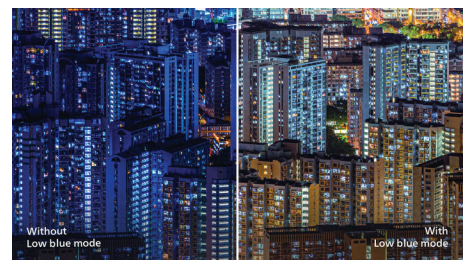

LowBlue Mode

Studies have shown that just as ultra-violet rays can cause eye damage, shortwave length blue light rays from LED displays can cause eye damage and affect vision over time. Developed for wellbeing, Philips LowBlue Mode setting uses a smart software technology to reduce harmful shortwave blue light.

USB-C

21:9 Curved Ultrawide

VA Wide Viewing Angle

WQHD

AMD FreeSync Premium

Fast Response 1ms MPRT

Flicker-free

LowBlue Mode

Multiview