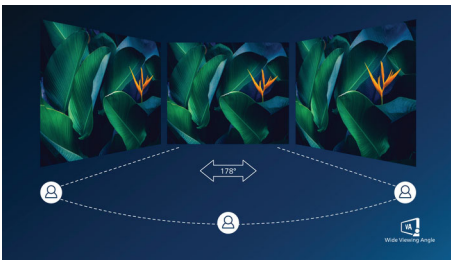

VA display

Philips VA LED display uses an advanced multi-domain vertical alignment technology which gives you super-high static contrast ratios for extra vivid and bright images. While standard office applications are handled with ease, it is especially suitable for photos, web-browsing, movies, gaming, and demanding graphical applications. It's optimized pixel management technology gives you 178/178 degree extra wide viewing angle, resulting in crisp images.