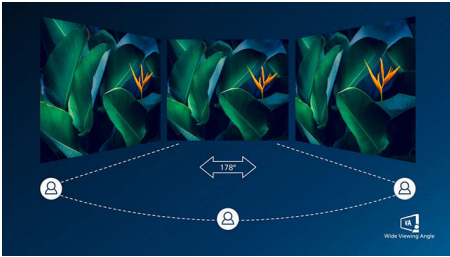

Immersive visuals

- 16:9 Full HD display for crisp detailed images
- SmartContrast for rich black details
- VA display delivers awesome images with wide viewing angles

PHILIPS

Gaming monitor
E Line 27" (68.6 cm), 1920 x 1080 (Full HD)

Highlights

VA display

Philips VA LED display uses an advanced multi-domain vertical alignment technology which gives you super-high static contrast ratios for extra vivid and bright images. While standard office applications are handled with ease, it is especially suitable for photos, web-browsing, movies, gaming, and demanding graphical applications. It's optimized pixel management technology gives you 178/178 degree extra wide viewing angle, resulting in crisp images.