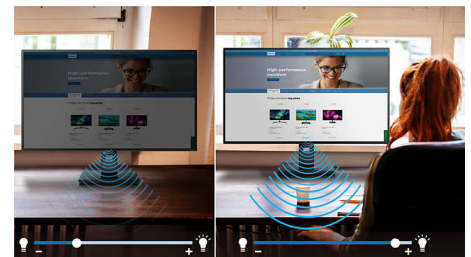

PowerSensor

PowerSensor is a built-in 'people sensor' that transmits and receives harmless infrared signals to determine if user is present and automatically reduces monitor brightness when user steps away from the desk, cutting energy costs by up to 70 percent and prolonging monitor life.

100% Recycled packing material

100% Recycled packing material for less environmental impact.

High speed data transfer

USB 3.2 high speed data transfer

Wide Viewing Angle

SmartErgo Base

Flicker-free

LowBlue Mode

HDMI

PowerSensor

Wide Viewing Angle

USB-C Docking

Built-in Speaker