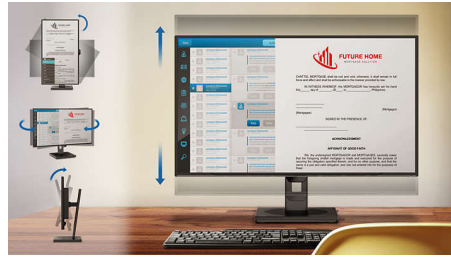

SmartErgoBase

The SmartErgoBase is a monitor base that delivers ergonomic display comfort and provides cable management. The base can swivel, tilt and rotate to various angles to ensure maximum comfort. The height adjustable stand guarantees the optimal viewing level, reducing the physical strains of a long workday, while cable management reduces cable clutter and keeps the workspace neat and professional.