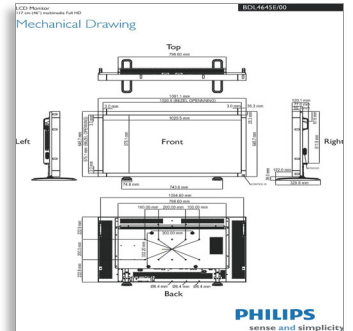

Philips
LCD monitor

117 cm (46")
multimedia
Full HD

BDL4645E

Enjoy crisp, clear picture quality

with this stylish full HD Display

Captivate your audience and deliver marketing messages and other information in stunning clarity with this highly functional public information display. An array of video input options as well as an OPS slot make this a fantastic choice.

Specifications

Picture/Display

- Diagonal screen size: 46 inch / 117 cm
- Panel resolution: 1920x1080p
- Optimum resolution: 1920 x 1080 @ 60Hz
- Brightness: 400 cd/m²
- Contrast ratio (typical): 4000:1
- Response time (typical): 6.5 ms
- Aspect ratio: 16:9
- Viewing angle (H / V): 178 / 178 degree
- Pixel pitch: 0.53 x 0.53
- Display colors: 16.7 Million colors
- Picture enhancement: 3/2 - 2/2 motion pull down, 3D Combfilter, Motion compens. deinterlacing, Progressive scan, 3D MA deinterlacing, Dynamic contrast enhancement

Dimensions

- Bezel thickness: 35.3mm/1.39"
- VESA Mount: 200x200mm, 400x200 mm
- Product weight: 26 kg
- Product weight (lb): 57.3 lb
- Set dimensions (W x H x D): 1091 x 646 x 120 mm
- Set dimensions in inch (W x H x D): 43.0 x 25.4 x 4.7 inch

Product dimensions

- Product dimensions (W x H x D): 31.2 x 19.2 x 4.5 inch
- Product dimensions (W x H x D): 79.2 x 48.7 x 11.5 cm
- Product dimensions with stand (H x D): 53.1 x 20.5 cm
- Product dimensions with stand (H x D): 20.9 x 8.1 inch
- Weight: 26.345 lb
- Weight: 11.95 kg
- Weight (with stand): 27.778 lb
- Weight (with stand): 12.6 kg