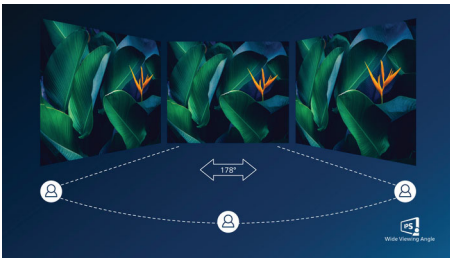

PHILIPS

4K Ultra HD LCD display
43 (42.51" / 108 cm diag.) 3840 x 2160 (4K UHD)

BDM4350UC/01

Highlights

UltraClear 4K UHD Resolution

These Philips displays utilize high performance panels to deliver UltraClear, 4K UHD (3840 x 2160) resolution images. Whether you are demanding professional requiring extremely detailed images for CAD solutions, using 3D graphics applications or a financial wizard working on huge spreadsheets, Philips displays will make your images and graphics come alive.

IPS technology

IPS displays use an advanced technology which gives you extra wide viewing angles of 178/178 degree, making it possible to view the display from almost any angle. Unlike standard TN panels, IPS displays gives you remarkably crisp images with vivid colors, making it ideal not only for Photos, movies and web browsing, but also for professional applications which demand color accuracy and consistent brightness at all times.

MultiView technology for 4K

Philips MultiView feature on this expansive 4K UHD display enables you to have up to four

systems each shown in Full HD on one screen. You can use the Picture-by-Picture (PbP) for monitoring four systems on one screen for control rooms or security. Or for multiple devices like two notebooks side-by-side simultaneously, making collaboration more productive. Or Picture-in-Picture mode (PiP) watching a live football feed from your set-top box, while working on your PC.