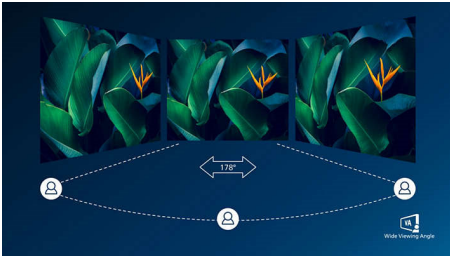

Immersive visuals

- 16:9 Full HD display for crisp detailed images
- SmartContrast for rich black details
- VA display delivers awesome images with wide viewing angles

PHILIPS

Gaming monitor
E Line 24 (23.8" / 60.5 cm diag.), 1920 x 1080 (Full HD)

Highlights

VA display

Philips VA LED display uses an advanced multi-domain vertical alignment technology which gives you super-high static contrast ratios for extra vivid and bright images. While standard office applications are handled with ease, it is especially suitable for photos, web-browsing, movies, gaming, and demanding graphical applications. It's optimized pixel management technology gives you 178/178 degree extra wide viewing angle, resulting in crisp images.