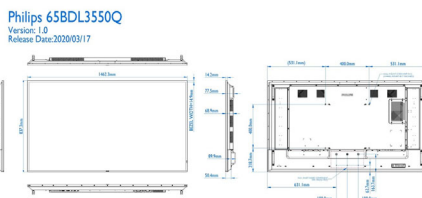

Operating conditions

- Altitude: 0 ~ 3000 m
- Temperature range (operation): 0 ~ 40 °C
- Temperature range (storage): -20 ~ 60 °C
- MTBF: 30,000 hour(s)
- Humidity range (operation)[RH]: 20 ~ 80% RH (No condensation)
- Humidity range (storage) [RH]: 5 ~ 95% RH (No condensation)

Power

- Mains power: 100 - 240V~, 50/60Hz
- Standby power consumption: <0.5W
- Power Saving Features: Smart Power
- Consumption (Max): 210 W

- Consumption (Typical): 155 W
- Energy Label Class: G

Sound

- Built-in speakers: 2 x 10W RMS

Accessories

- Included accessories: AC Power Cord, RS232 cable, Remote Control, Batteries for remote control, Quick start guide
- Included Accessories: IR sensor cable (1.8 m) (x1), RS232 daisy-chain cable, M3 screw (x2), Philips logo (x1), USB Cover (x1)

Multimedia Applications

- USB Playback Video: MPEG, H.264, H.263, H.265
- USB Playback Picture: BMP, JPEG, PNG
- USB Playback Audio: AAC, HEAAC, MPEG

Miscellaneous

- Warranty: 3 year warranty
- On-Screen Display Languages: Simplified Chinese, Traditional Chinese, English, French, German, Italian, Polish, Russian, Spanish, Turkish, Japanese, Arabic
- Regulatory approvals: CE, CB, BSMI, CU, EPA, ETL, FCC, Class A, PSB, VCCI, J-Moss

Internal Player

- CPU: Dual core cortex A53 1.1G Hz, Dual core cortex A73 1.15G Hz
- GPU: ARM Mali G51
- Memory: 2GB DDR3, 8GB

Issue date 2022-11-05

Version: 7.1.1

12 NC: 8670 001 66122
EAN: 87 12581 76544 6

© 2022 Koninklijke Philips N.V.
All Rights reserved.

Specifications are subject to change without notice.
Trademarks are the property of Koninklijke Philips N.V.
or their respective owners.

www.philips.com