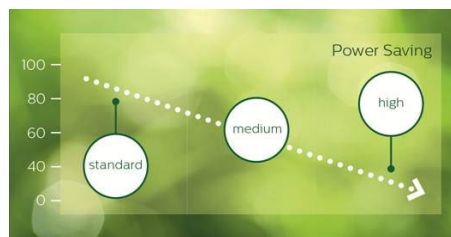

SmartPower

The backlight intensity can be controlled and pre-set by the system to reduce the power consumption by up to 50%, which saves substantially on energy costs.