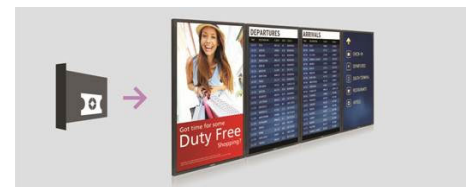

OPS Insert

Turn your display into an all-in-one digital signage solution and create a display network that is connected, intelligent and secure. Open Pluggable Specification (OPS) is an industry-standard slot into which you can add an OPS-standardised media player. This cable-free solution gives you the ability to install, use or maintain your hardware whenever you need to.