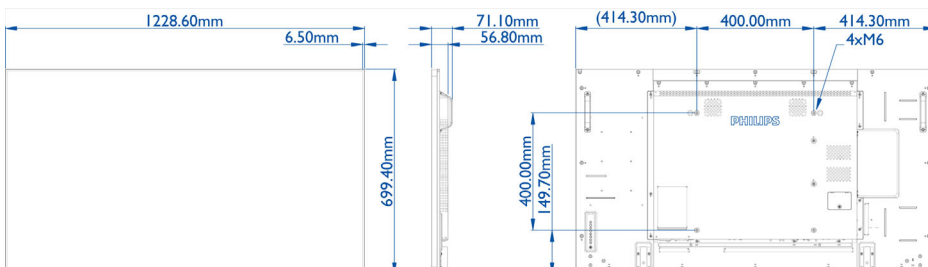

Operating conditions

- Temperature range (operation): 0 ~ 40 °C
- Temperature range (storage): -20 ~ 60 °C
- Relative humidity: 20 ~ 80(operation), 5 - 95(storage) %
- Altitude: 0 ~ 3000 m
- MTBF: 60,000 hour(s)

Sound

- Built-in speakers: 2 x 10 W RMS

Accessories

- Included accessories: Remote Control, Batteries for remote control, Quick start guide, RS232 cable, AC Power Cord, Edge alignment pins, Edge alignment plates
- Optional accessories: ColourCalibrationKit (CCK4601)
- Included Accessories: Logo guide, Philips logo, RS232 daisy-chain cable, Thumb Screw
- Stand: BM04642/00

Multimedia Applications

- USB Playback Audio: AAC, AIF, AIFF, M4A, MP3, WAV, WMA, ASF, LPCM, M3U, MP4
- USB Playback Picture: BMP, GIF, JPEG, JPG, PDF
- USB Playback Video: M2TS, M4V, MK3D, MKV, MP4, MPEG, MPG, MTS, TS, TTS, VOB, WMV

Miscellaneous

- On-Screen Display Languages: English, French, German, Spanish, Polish, Turkish, Russian, Italian, Simplified Chinese, Traditional Chinese, Arabic, Japanese, Danish, Dutch, Finnish, Norwegian, Portuguese, Swedish
- Regulatory approvals: EnergyStar 7.0, CE, FCC, Class B, CCC, BSMI, CB, PSE, VCCI, CECP, EAC, PSB, UL
- Warranty: 3-year warranty

Internal Player

- CPU: Octacore Cortex A53 1.5 GHz
- GPU: PowerVR SGX6110
- Memory: 2 GB DDR3
- Storage: 16 GB EMMC

Issue date 2018-03-22

Version: 3.1.1

12 NC: 8670 001 41461
EAN: 87 12581 74224 9

© 2018 Koninklijke Philips N.V.
All Rights reserved.

Specifications are subject to change without notice.
Trademarks are the property of Koninklijke Philips N.V.
or their respective owners.

www.philips.com