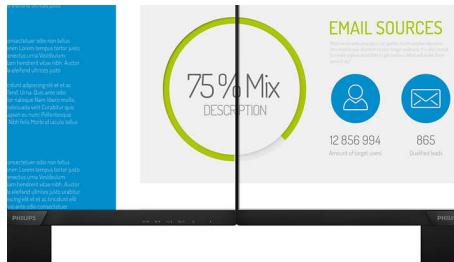

UltraNarrow Border

The new Philips displays feature ultra-narrow borders which allow for minimal distractions and maximum viewing size. Especially suited for multi-display or tiling setup like gaming, graphic design and professional applications, the ultra-narrow border display gives you the feeling of using one large display.