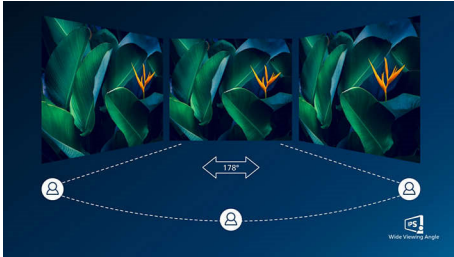

PHILIPS

LCD monitor
E Line 22 (21.5" / 54.6 cm diag.), 1920 x 1080 (Full HD)

226E9QDSB/27

Highlights

IPS technology

IPS displays use an advanced technology which gives you extra wide viewing angles of 178/178 degree, making it possible to view the display from almost any angle. Unlike standard TN panels, IPS displays gives you remarkably crisp images with vivid colors, making it ideal not only for Photos, movies and web browsing, but also for professional applications which demand color accuracy and consistent brightness at all times.

UltraNarrow Border

The new Philips displays feature ultra-narrow borders which allow for minimal distractions and maximum viewing size. Especially suited for multi-display or tiling setup like gaming, graphic design and professional applications, the ultra-narrow border display gives you the feeling of using one large display.