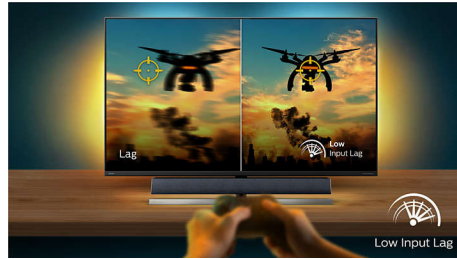

4K / 120Hz Console gaming

Game with ultra-clear 4K resolution at a smooth 120Hz refresh rate when you connect your Xbox Series X & other next-gen consoles via one of multiple HDMI 2.1 connections. A faster refresh rate ensures less skipped frames, showing enemy movement in ultra-clear, smooth motion to easily target them.

4K / 144Hz PC gaming

PC gamers who demand a true 4K gaming experience with the fastest refresh rate of

144Hz can now enjoy even smoother performance with the included connections.

Low Latency Gaming

Unlike standard TVs, Philips Momentum gaming displays are purpose-built with low lag and lighting fast pixel response as a priority and supports fast-paced, reaction time-sensitive games. The display also provides variable refresh rate (VRR) support for Xbox Series X to achieve seamlessly smooth motion.

VESA DisplayHDR 1000

VESA-certified DisplayHDR 1000 delivers a dramatically different visual experience vs. other 'HDR compatible' screens. Extreme deep blacks and bright whites contrast with brilliant colors, to bring out details that you've never experienced before. Gamers can spot enemies hiding the dark corners and shadows easily, and movie viewers can enjoy a more compelling and lifelike show. This Philips Momentum comes with several HDR modes, each optimized for your usage scenarios: HDR Game, HDR Movie, and HDR Photo.