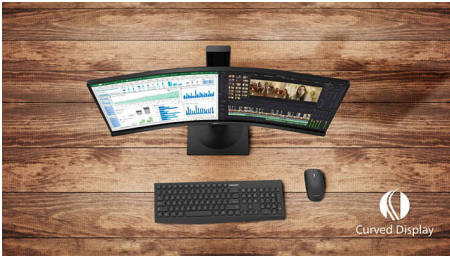

Philips Monitor
Full HD Curved LCD
monitor

E Line
24 (23.6"/59.9 cm diag.)
1920 x 1080 (Full HD)

241E1SCA

Simply immersive

The 24" curved E-Line display offers a truly immersive experience in a stylish design. Experience crisp Full HD visuals and smooth action with AMD FreeSync technology.

PHILIPS

Full HD Curved LCD monitor
E Line 24 (23.6"/59.9 cm diag.), 1920 x 1080 (Full HD)

241E1SCA/01

Highlights

Curved display design

Desktop monitors offer a personal user experience, which suits a curved design very well. The curved screen provides a pleasant yet subtle immersion effect, which focuses on you at the centre of your desk.

VA display

The Philips VA LED display uses an advanced multi-domain vertical alignment technology that gives you super-high static contrast ratios for extra-vivid and bright images. While standard office applications are handled with ease, it is especially suitable for photos, web browsing, films, gaming and demanding graphical applications. Its optimised pixel management technology gives you a 178/178 degree extra-wide viewing angle, resulting in crisp images.

16:9 Full HD display

Picture quality matters. Regular displays deliver quality, but you expect more. This display features enhanced Full HD 1920 x 1080 resolution. With Full HD for crisp detail paired

with high brightness, incredible contrast and realistic colours, expect a true-to-life picture.