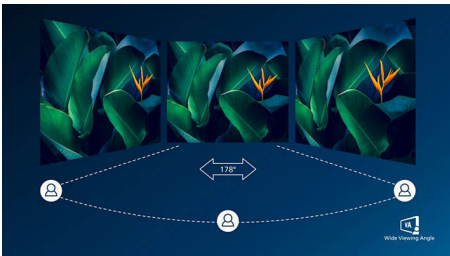

PHILIPS

Full HD Curved LCD monitor
E Line 24 (23.6"/59.9 cm diag.), 1920 x 1080 (Full HD)

241E1SCA/01

Highlights

Curved display design

Desktop monitors offer a personal user experience, which suits a curved design very well. The curved screen provides a pleasant yet subtle immersion effect, which focuses on you at the centre of your desk.

VA display

The Philips VA LED display uses an advanced multi-domain vertical alignment technology that gives you super-high static contrast ratios for extra-vivid and bright images. While standard office applications are handled with ease, it is especially suitable for photos, web browsing, films, gaming and demanding graphical applications. Its optimised pixel management technology gives you a 178/178 degree extra-wide viewing angle, resulting in crisp images.