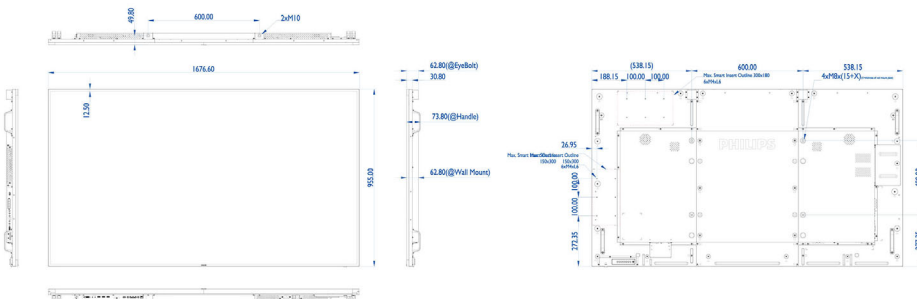

Power

- Mains power: 100 ~ 240 VAC, 50 ~ 60 Hz
- Consumption (Typical): 197 W
- Standby power consumption: $\leq 0.5W$

Dimensions

- Set Width: 1676.60 mm
- Product weight: 53.3 kg
- Set Height: 955.00 mm
- Set Depth: 73.80 mm
- Set Width (inch): 66.01 inch
- Set Height (inch): 37.60 inch
- Wall Mount: 600 x 400 mm, M8
- Set Depth (inch): 2.91 inch
- Bezel width: 12.50 mm
- Product weight (lb): 117.51 lb
- Smart insert width: 250 mm
- Smart insert height: 300 mm

Operating conditions

- Altitude: 0 ~ 3000 m
- Temperature range (operation): 5 ~ 40 °C
- MTBF: 50,000 hour(s)
- Relative humidity: 20 ~ 80 %
- Temperature range (storage): -20 ~ 60 °C

Multimedia Applications

- USB Playback Video: M2TS, M4V, MK3D, MKV, MP4, MPEG, MPG, MTS, TS, TTS, VOB, WMV
- USB Playback Picture: BMP, GIF, JPEG, JPG
- USB Playback Audio: AAC, AIF, AIFF, ASF, LPCM, M3U, M4A, MP3, MP4, WAV, WMA

Accessories

- Included accessories: AC Power Cord, Batteries for remote control, Quick start guide, Remote Control, User manual on CD-ROM, RS232 cable, HDMI cable
- Optional accessories: HDBaseT OPS Receiver (CRD25), IR Light Motion Sensor (CRD41)

Miscellaneous

- On-Screen Display Languages: English, French, German, Italian, Polish, Russian, Spanish, Turkish, Simplified Chinese, Traditional Chinese, Arabic, Japanese, Portuguese
- Warranty: 3 year warranty
- Regulatory approvals: CE, UL/cUL, CCC, C-Tick, RoHS, GOST, FCC, Class A

Issue date 2024-03-24

Version: 1.0.1

EAN: 87 12581 73952 2

© 2024 Koninklijke Philips N.V.
All Rights reserved.

Specifications are subject to change without notice.
Trademarks are the property of Koninklijke Philips N.V.
or their respective owners.

www.philips.com