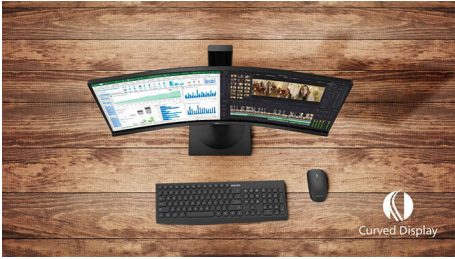

Philips
Curved LCD monitor with
Ultra Wide-Color

E Line

32 (31.5" / 80 cm diag.)
2560 x 1440 (QHD)

328E9FJAB

Stunning color, ultimate immersion

with Crystal-clear details

Experience real immersion with Philips Curved Monitors. The 32" curved E line monitor offers a truly immersive experience with stunning crystal-clear QHD image quality. Ultra wide-color gives color quality that brings your images alive!

Features designed for you

- DisplayPort connection for maximum visuals
- HDMI ensures universal digital connectivity
- Built-in stereo speakers for multimedia
- Less eye fatigue with Flicker-free technology
- LowBlue Mode for easy on-the-eyes productivity
- Narrow border display for a seamless appearance

Curved design inspired by the world around us

- Curved display design for more immersive experience

Superb Picture Quality

- VA display delivers awesome images with wide viewing angles
- Crystalclear images with Quad HD 2560 x 1440 pixels
- Ultra Wide-Color wider range of colors for a vivid picture
- Effortlessly smooth gameplay with AMD FreeSync™ technology

PHILIPS

Curved LCD monitor with Ultra Wide-Color
E Line 32 (31.5" / 80 cm diag.), 2560 x 1440 (QHD)

Highlights

Curved display design

Desktop monitors offer a personal user experience, which suits a curve design very well. The curved screen provides a pleasant yet subtle immersion effect, which focuses on you at the center of your desk.