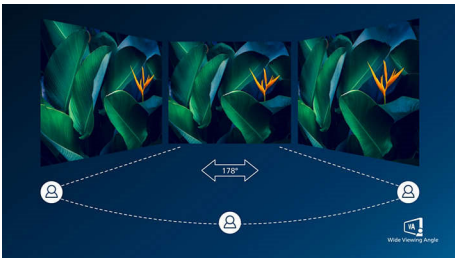

PHILIPS

Curved LCD monitor with Ultra Wide-Color
E Line 32 (31.5" / 80 cm diag.), 2560 x 1440 (QHD)

Highlights

Curved display design

Desktop monitors offer a personal user experience, which suits a curve design very well. The curved screen provides a pleasant yet subtle immersion effect, which focuses on you at the center of your desk.

VA display

Philips VA LED display uses an advanced multi-domain vertical alignment technology which

gives you super-high static contrast ratios for extra vivid and bright images. While standard office applications are handled with ease, it is especially suitable for photos, web-browsing, movies, gaming, and demanding graphical applications. It's optimized pixel management technology gives you 178/178 degree extra wide viewing angle, resulting in crisp images.