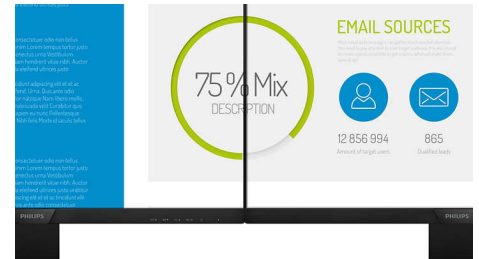

framerate with AMD FreeSync™ technology, smooth quick refresh and ultra-fast response time.

UltraNarrow Border

The new Philips displays feature ultra-narrow borders which allow for minimal distractions and maximum viewing size. Especially suited for multi-display or tiling setup like gaming, graphic design and professional applications, the ultra-narrow border display gives you the feeling of using one large display.