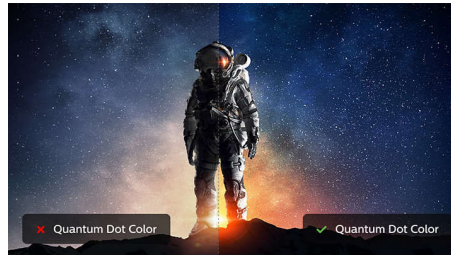

Quantum Dot Technology

Quantum Dot Technology is an innovative semiconductor nanocrystal technology that precisely emits light to produce bluer blues, greener greens and redder reds. LCD monitors with Quantum Dot color produce a more dynamic range of colors and show the true natural palette of colors in the picture. The result - vibrant, dynamic, you-gotta-see-it-to-believe-it color.