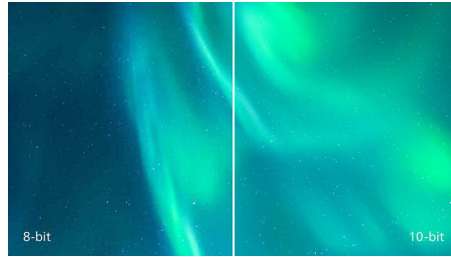

1.07 billion colors

This display delivers outstanding color depth with 1.07 billion colors, and the finest gradation, for re-creating smooth, precise, and vivid image. Enjoy accurate and true-to-life visuals whether gaming, watching videos, or working on color critical work with graphics applications.