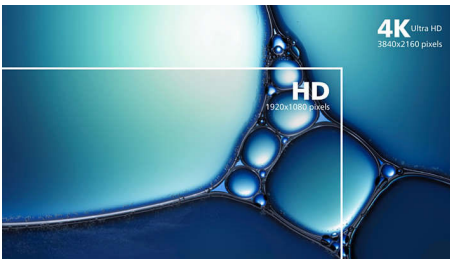

UltraClear 4K UHD Resolution

These Philips displays utilize high performance panels to deliver UltraClear, 4K UHD (3840 x 2160) resolution images. Whether you are demanding professional requiring extremely detailed images for CAD solutions, using 3D graphics applications or a financial wizard working on huge spreadsheets, Philips displays will make your images and graphics come alive.