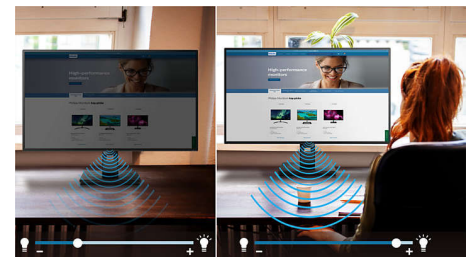

PowerSensor

PowerSensor is a built-in 'people sensor' that transmits and receives harmless infrared signals to determine if user is present and automatically reduces monitor brightness when user steps away from the desk, cutting energy costs by up to 70 percent and prolonging monitor life.

100% Recycled packing material

100% Recycled packing material for less environmental impact.

High speed data transfer

USB 3.2 high speed data transfer