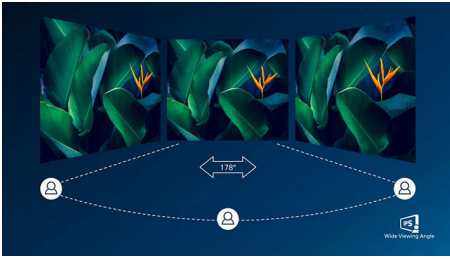

LCD-monitor, spl. kamera, Windows Hello
Serija S 27" (68,6 cm), 1920 x 1080 (Full HD)

Značilnosti

Tehnologija IPS

Zasloni IPS uporabljajo tehnologijo za izjemno širok, 178-stopinjski kot gledanja, tako da je prikaz viden iz skoraj vseh kotov. Za razliko od standardnih zaslonov TN so slike na zaslonih IPS neverjetno ostre in živih barv, zato so ti zasloni idealni ne samo za fotografije, filme in brskanje po spletu, temveč tudi za profesionalno uporabo, pri kateri so pomembne natančne barve in nespremenljiva svetlost.