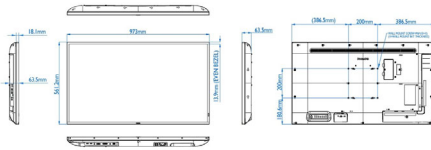

Specifications

Picture/Display

- Diagonal screen size: 42.5 inch / 108 cm
- Panel resolution: 3840 x 2160
- Optimum resolution: 3840 x 2160 @ 60 Hz
- Brightness: 400 cd/m²
- Contrast ratio (typical): 1200:1
- Dynamic contrast ratio: 500,000:1
- Response time (typical): 8 ms
- Aspect ratio: 16:9

- Viewing angle (H / V): 178 / 178 degree
- Pixel pitch: 0.2451 x 0.2451 mm
- Display colors: 1.07 Billion
- Panel technology: ADS
- Picture enhancement: 3/2 - 2/2 motion pull down, 3D Combfilter, 3D MA deinterlacing, Dynamic contrast enhancement, Motion compens. deinterlacing, Progressive scan
- Clinical image: D-Image preset (dicom part 14

- compatible)
- Operating system: Android 8.0

Supported Display Resolution

• Computer formats

Resolution	Refresh rate
1920 x 1080	60Hz
1680 x 1050	60Hz
1600 x 1200	60Hz