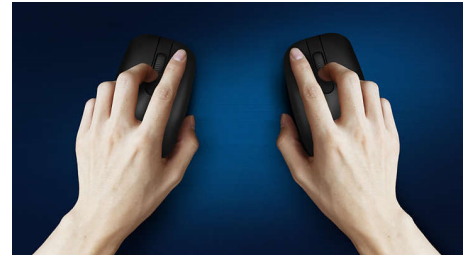

Philips 400 Series
Wireless mouse

4 buttons

2.4 GHz Wireless
Optical Sensor

SPK7423

Anywhere wireless portability

A comfortable and stylish mouse that adjusts to fit your palm and fits easily into your bag, this handy notebook mouse companion has a wireless connection and an optical sensor that lets it work on most surfaces.

Freedom without cords

- Clutter-free with easy-to-connect wireless design
- Set-it-and-forget-it long battery life

Comfortable, accurate control

- Ambidextrous shape feels good in right or left hand
- Comfortable ergonomic mouse design feels great
- High-definition optical tracking for smooth control

PHILIPS

Wireless mouse
4 buttons 2.4 GHz Wireless, Optical Sensor

SPK7423/00

Highlights

Easy-to-connect

Easy to connect and tangle free, the wireless design makes life more simple.

Smooth optical tracking

High-definition optical tracking for smooth control

Ambidextrous mouse design

Ambidextrous shape feels good in right or left hand

Long battery life

The long battery life means you rarely have to replace the batteries, for long-lasting, reliable use when you need it.