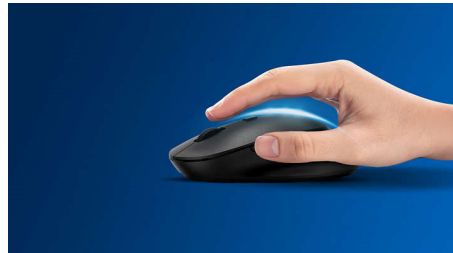

Comfortable ergonomic design

Comfortable ergonomic mouse design feels great