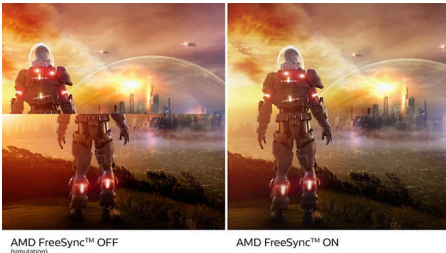

242E1GAJ/01

Highlights

VA display

The Philips VA LED display uses an advanced multi-domain vertical alignment technology that gives you super-high static contrast ratios for extra-vivid and bright images. While standard office applications are handled with ease, it is especially suitable for photos, web browsing, films, gaming and demanding graphical applications. Its optimised pixel management technology gives you a 178/178 degree extra-wide viewing angle, resulting in crisp images.

AMD FreeSync™ Premium

Gaming shouldn't be a choice between choppy gameplay or broken frames. AMD FreeSync™ Premium equips serious gamers with a fluid, tear-free gameplay experience at peak performance. There are no compromises, game confidently with a high refresh rate, low framerate compensation and low latency.