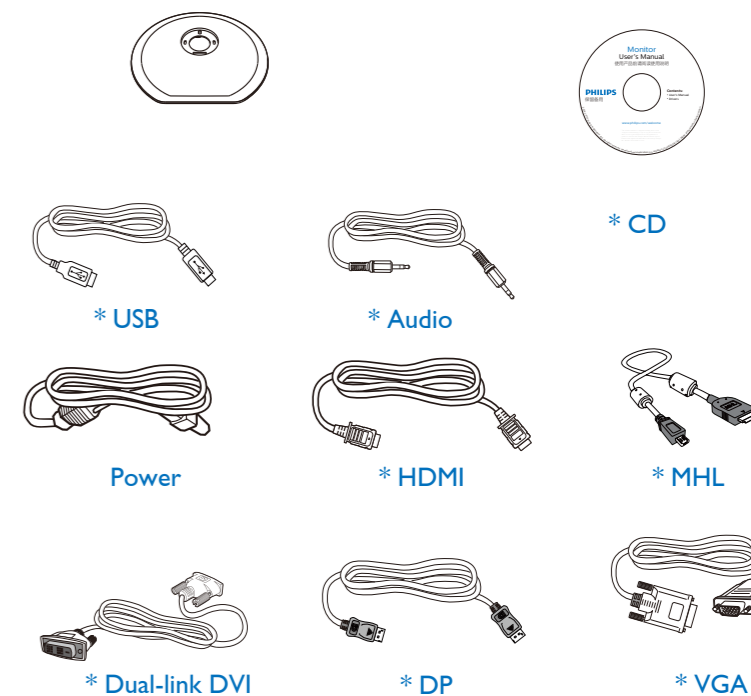

* Different according to region.
Display design may differ from that illustrated

1

2