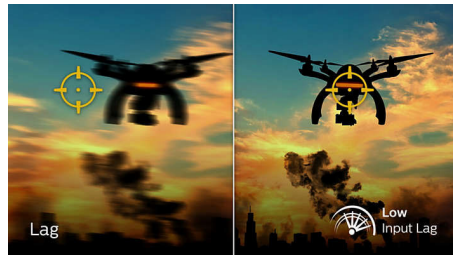

144Hz Gaming

You play intense, competitive gaming. You demand display with lag free, ultra-smooth images. This Philips display redraws the screen image up-to 144 times per second, effectively 2.4x faster than a standard display. A lower frame rate can make enemies appear to jump from spot to spot on the screen, making them difficult targets to hit. With 144Hz frame rate, you get those critical missing images on the screen which shows enemy movement in ultra-smooth motion so you can easily target them. With ultra-low input lag and no screen tearing,

this Philips display is your perfect gaming partner

1ms MPRT fast response

MPRT (motion picture response time) is more intuitive way to describe the response time, which directly refers the duration from seeing blurry noise to clean and crisp images. Philips gaming monitor with 1 ms MPRT effectively eliminates smearing and motion blur, delivers sharper and precise visuals to enhance gaming experience. Best choice for playing thrilling and twitch-sensitive games.

Low Input Lag

Input lag is the amount of time that elapses between performing an action with connected devices and seeing the result on screen. Low input lag reduces the time delay between entering a command from your devices to monitor, greatly improve on playing twitch-sensitive video games, particularly important to whom plays fast-paced, competitive games.