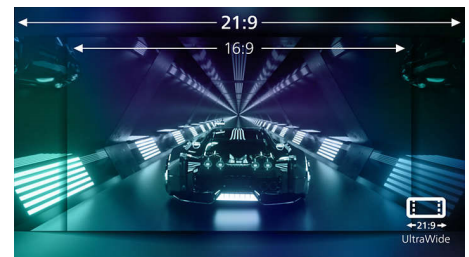

UltraWide CrystalClear images

These Philips screens deliver CrystalClear, UltraWide Quad HD 3440 x 1440 pixel images. Utilizing high performance panels with high-density pixel count, 178/178 wide viewing angles, these new displays will make your images and graphics come alive. The UltraWide 21:9 format enables more productivity with more room for side-by-side comparisons and more viewable spreadsheet columns. Whether you are demanding professional requiring extremely detailed information for CAD-CAM solutions, or a financial wizard working on huge spreadsheets, Philips displays delivers CrystalClear images.

AMD
FreeSync
Premium

144Hz

Fast Response
1ms MPRT

Low Input Lag

Wide Viewing
Angle

WQHD

SmartImage™
Game

LowBlue Mode

Flicker-free

Flicker-free