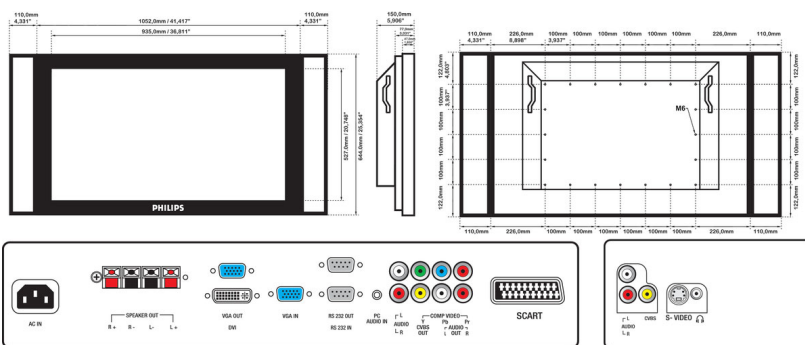

Convenience

- Picture in Picture: 1 tuner PIP, Double window
- User convenience: Automatic Brightness Control, Automatic Overheat Warning, On-screen Display
- OSD Languages: English, French, German, Italian, Spanish, Simplified Chinese
- Detachable Audio: 2x10 W RMS Speakers
- Onboard Operating Controls: Hidden controls
- Other convenience: Cable management, Carrying handles, Kensington lock
- Plug & Play Compatibility: sRGB, Windows 98/ME/2000/XP
- Network controllable: RS232
- VESA Mount: 600 x 400 mm
- Regulatory approvals: C-Tick, CE Mark, FCC-B, UL, CSA, MPRII, TÜV/GS

Power

- Consumption (On mode): typ. 140 W (PC)
- Power supply: Built-in, 90-264 VAC, 50/60 Hz
- Sleep Mode: <3W

Dimensions

- Dimensions (w/o base & speakers) (W x H x D): 1052 x 644 x 150 mm
- Width (with speakers): 1272 mm
- Set dimensions in inch (W x H x D): 42.42 x 25.76 x 5.91 inch
- Width (with speakers) (inch): 50.079 inch
- Weight: 31 kg
- Product weight (lb): 68.34 lb
- MTBF: 50,000 hrs
- Temperature (operation): 0°C to +35°C
- Temperature range (operation): 32°F to 95°F
- Relative humidity: 5% - 90%

Accessories

- Included accessories: Speakers (L/R), Table top stand (2 feet), DVI-D cable, VGA cable, Remote Control, Battery, AC Power Cord
- User Guide on CD-ROM

Miscellaneous

- Warranty: 3 year
- Bezel: metallic anthracite

Issue date 2022-05-10

Version: 9.0.13

12 NC: 8639 000 16495
UPC: 0 37849 96647 1

© 2022 Koninklijke Philips N.V.
All Rights reserved.

Specifications are subject to change without notice.
Trademarks are the property of Koninklijke Philips N.V.
or their respective owners.

www.philips.com