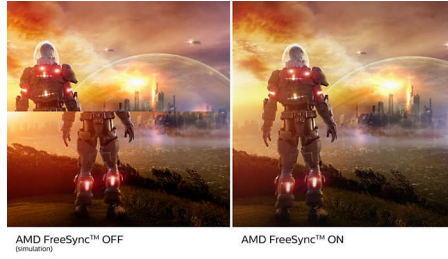

AMD FreeSync™ Premium

Gaming shouldn't be a choice between choppy gameplay or broken frames. AMD FreeSync™ Premium equips serious gamers with a fluid, tear-free gameplay experience at peak performance. There are no compromises, game confidently with a high refresh rate, low framerate compensation, and low latency.