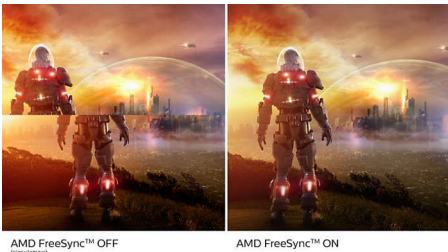

PHILIPS

LCD monitor
Momentum 27" (68.6 cm), 2560 x 1440 (QHD)

275M2CRZ/69

Highlights

Curved display design

Desktop monitors offer a personal user experience, which suits a curve design very well. The curved screen provides a pleasant yet subtle immersion effect, which focuses on you at the center of your desk.

AMD FreeSync™ Premium

Gaming shouldn't be a choice between choppy gameplay or broken frames. AMD FreeSync™ Premium equips serious gamers with a fluid, tear-free gameplay experience at peak performance. There are no compromises, game confidently with a high refresh rate, low framerate compensation, and low latency.