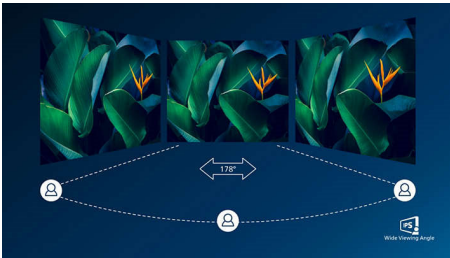

PHILIPS

LCD monitor with USB-C
E Line 27" (68.6 cm), 2560 x 1440 (QHD)

276E1EW/69

Highlights

USB-C connectivity

This Philips monitor features a built-in USB-C connector which meets USB Power Delivery standard. With intelligent and flexible power management, you can power charge your compatible device directly from the monitor using a single USB-C cable. Its slim, reversible USB-C allows for easy connection, you can watch high resolution video from your laptop.

IPS technology

IPS displays use an advanced technology which gives you extra wide viewing angles of 178/178 degree, making it possible to view the display from almost any angle. Unlike standard TN panels, IPS displays gives you remarkably crisp images with vivid colors, making it ideal not only for Photos, movies and web browsing, but also for professional applications which demand color accuracy and consistent brightness at all times.